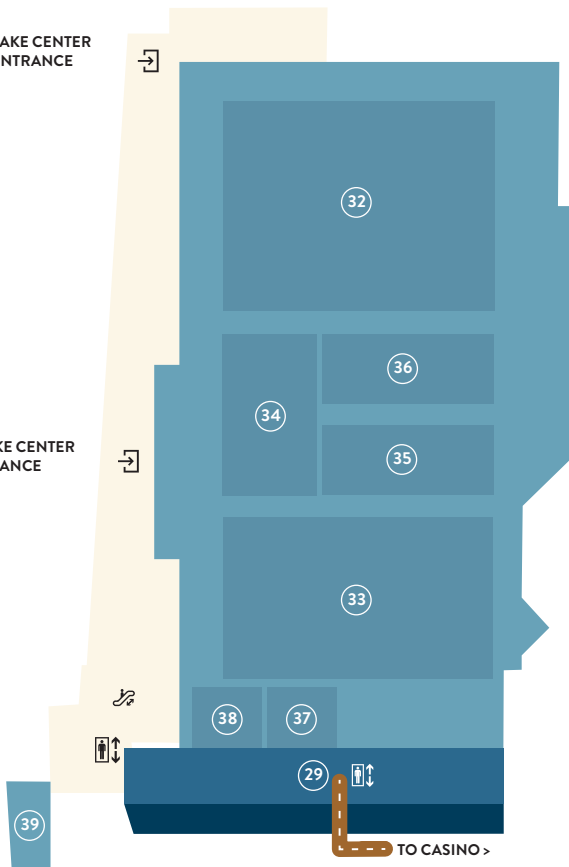

- CASINO**
- 1 SLOTS/ELECTRONIC GAMES
  - 2 CASHIER CAGE
  - 3 CLUB M
  - 4 HIGH LIMIT LOUNGE
  - 5 BLACK JACK
  - 6 BINGO
  - 7 PULL TABS

- BARS & DINING**
- 8 MYSTIC STEAKHOUSE
  - 9 THE BUFFET
  - 10 MINNEHAHA CAFÉ
  - 11 MYSTIC DELI
  - 12 GAMBLERS GRILLE
  - 13 FUSION NOODLE BAR
  - 14 THE MEADOWS BAR AND GRILLE
  - 15 CARIBOU COFFEE
  - 16 DRINX T
  - 17 LOBBY LOUNGE T
  - 18 THE PROMENADE BAR T

- ENTERTAINMENT**
- 19 MYSTIC SHOWROOM
  - 20 BOX OFFICE
  - 21 DRINX STAGE
  - 22 CLUB M™ STAGE
- SHOPS & SPA**
- 23 MYSTIC SPA
  - 24 POOL & FITNESS CENTER
  - 25 GIFT SHOP
  - 26 MEADOWS PRO SHOP
  - 27 SMOKE SHOP

- HOTEL**
- 28 HOTEL LOBBY/CHECK-IN
  - 29 LOBBY HOTEL TOWER
  - 30 PROMENADE HOTEL TOWER
- PATH TO PROMENADE HOTEL TOWER FROM CHECK-IN

- KEY**
- ⊘ NON-SMOKING
  - 🛡️ SECURITY DESK
  - ♿ RESTROOMS
  - 🏠 ATM
  - 🚗 VALET
  - 🚌 BUS/SHUTTLE
  - ⬆️ ELEVATOR
  - 🌀 ESCALATOR
  - ➡️ ENTRANCE
  - ➡️ EXIT

# MYSTIC LAKE CENTER

MYSTIC LAKE CENTER  
NORTH ENTRANCE

MYSTIC LAKE CENTER  
WEST ENTRANCE